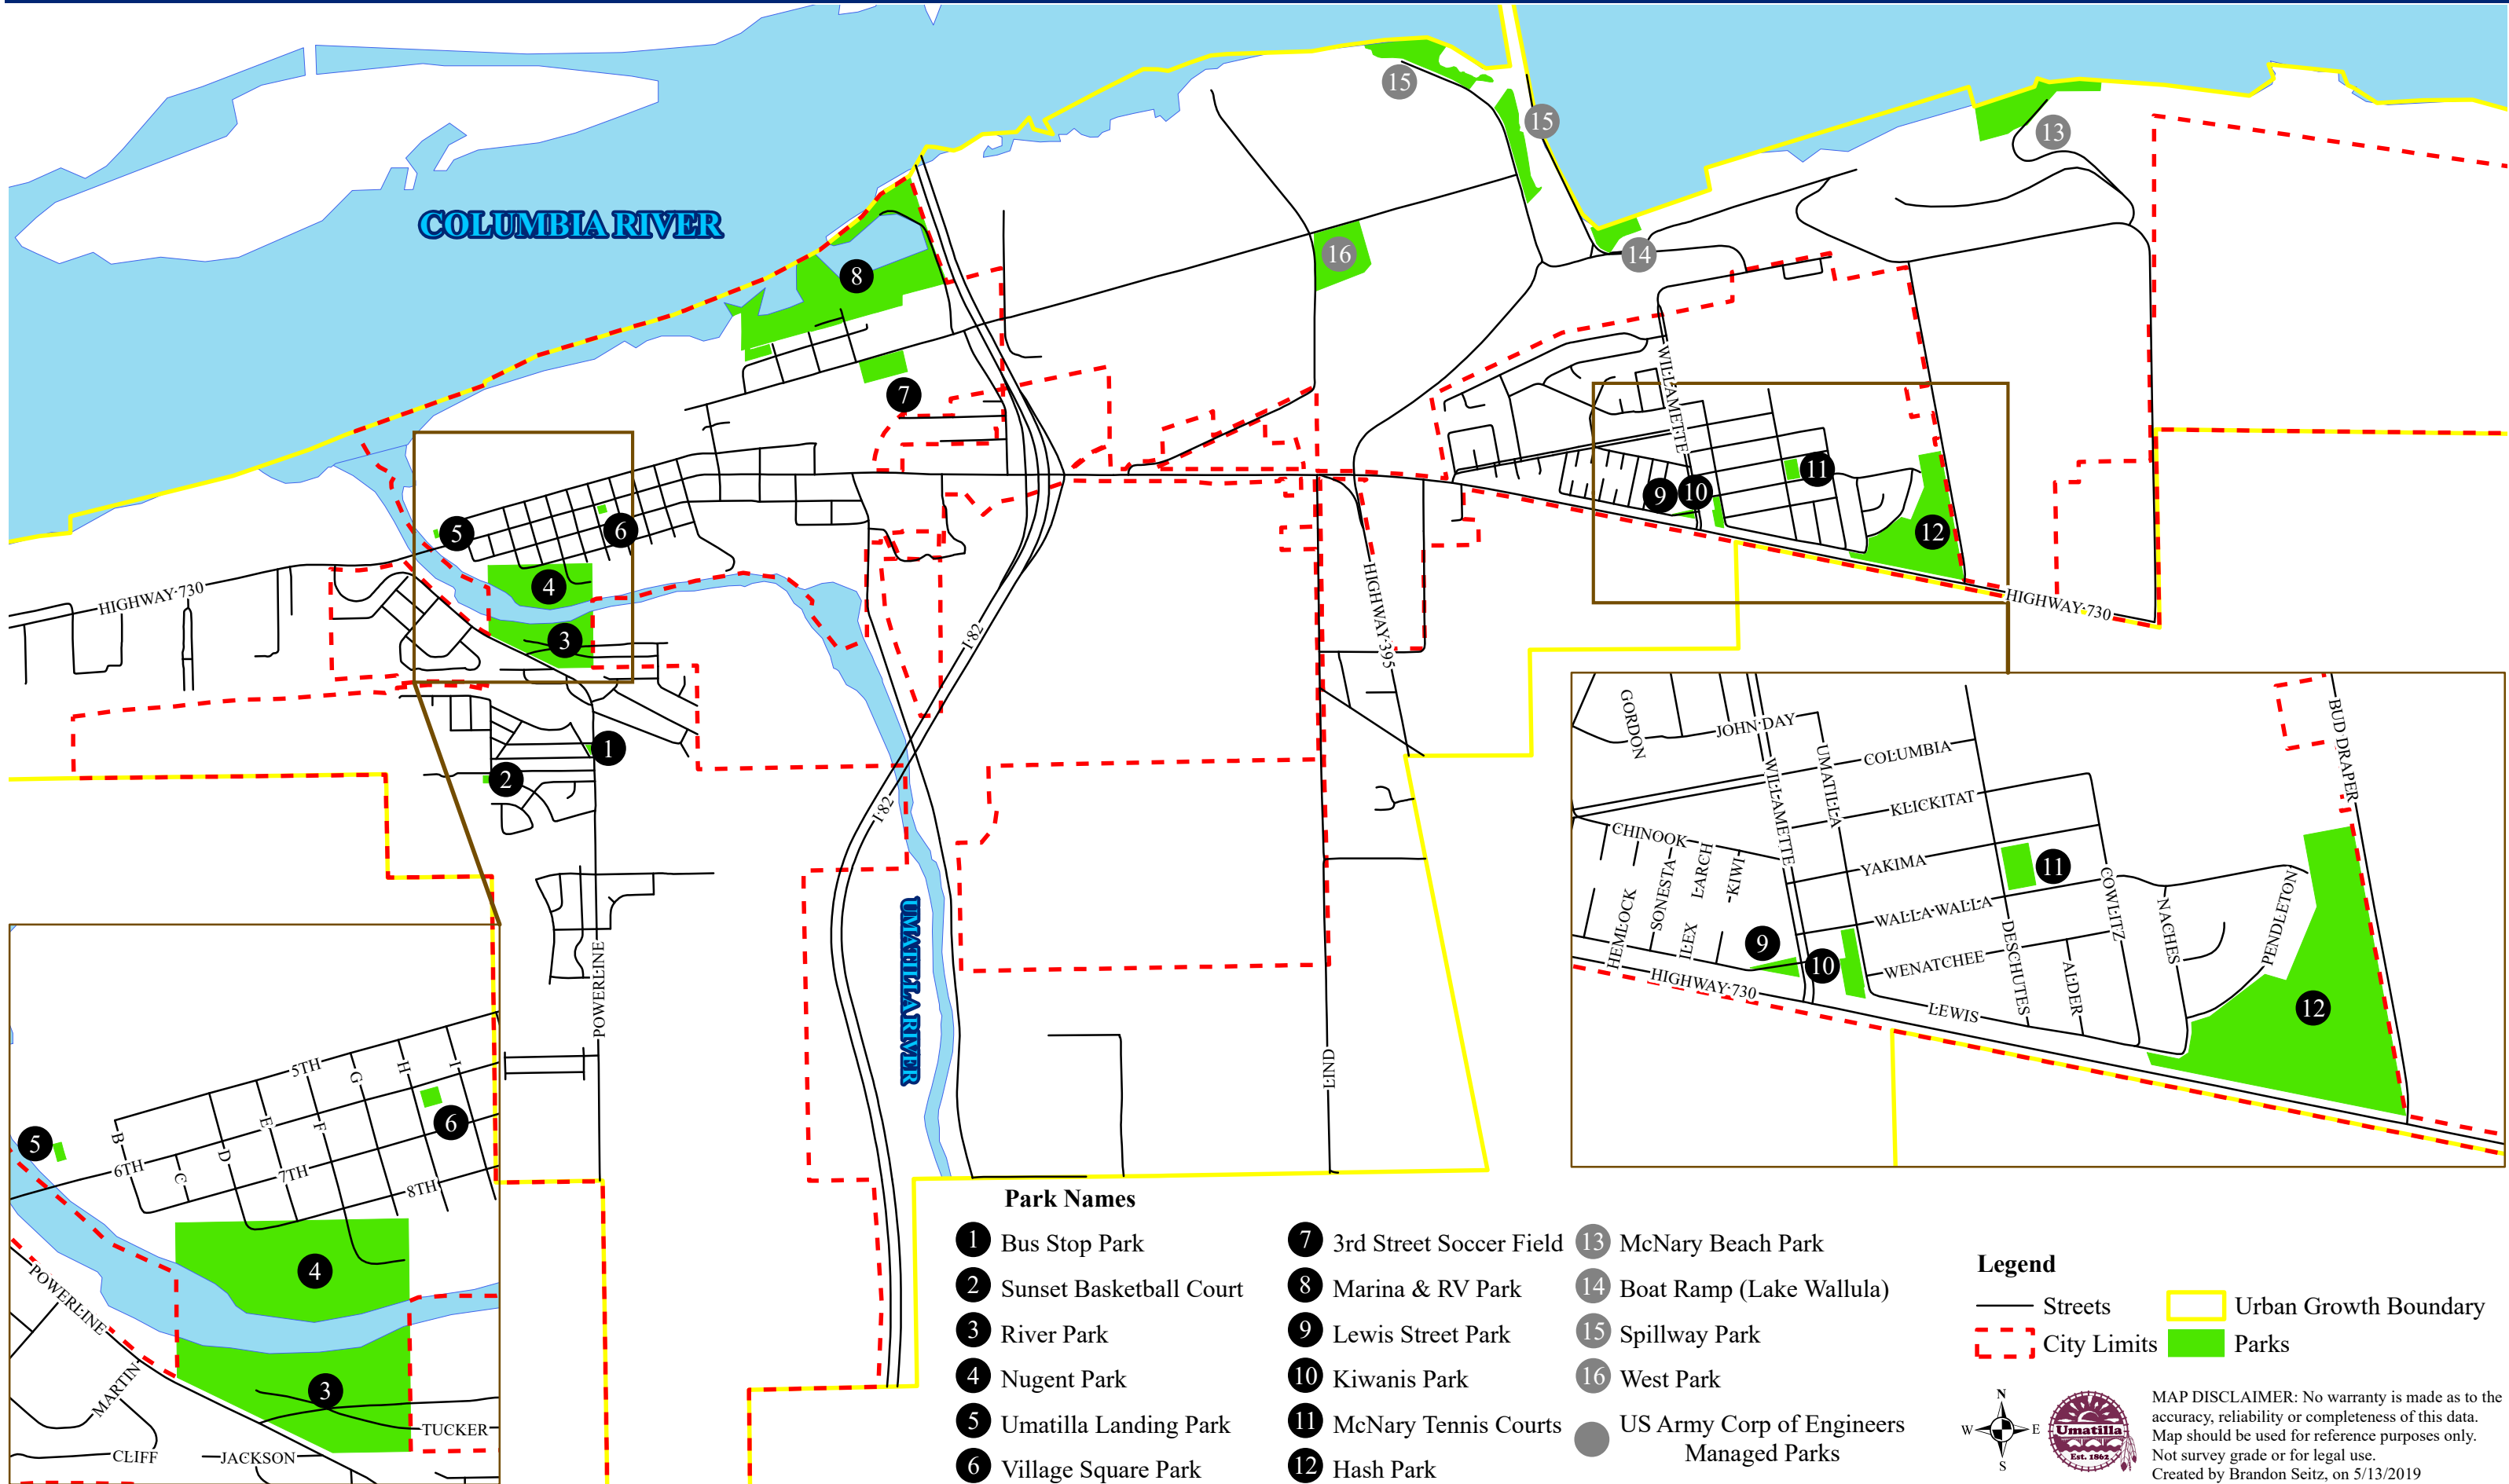

CITY OF UMATILLA PARKS

Park Names

- | | | |
|---------------------------|---------------------------|--|
| 1 Bus Stop Park | 7 3rd Street Soccer Field | 13 McNary Beach Park |
| 2 Sunset Basketball Court | 8 Marina & RV Park | 14 Boat Ramp (Lake Wallula) |
| 3 River Park | 9 Lewis Street Park | 15 Spillway Park |
| 4 Nugent Park | 10 Kiwanis Park | 16 West Park |
| 5 Umatilla Landing Park | 11 McNary Tennis Courts | ● US Army Corp of Engineers
Managed Parks |
| 6 Village Square Park | 12 Hash Park | |

Legend

- Streets
- - - City Limits
- ▭ Urban Growth Boundary
- Parks

MAP DISCLAIMER: No warranty is made as to the accuracy, reliability or completeness of this data. Map should be used for reference purposes only. Not survey grade or for legal use. Created by Brandon Seitz, on 5/13/2019